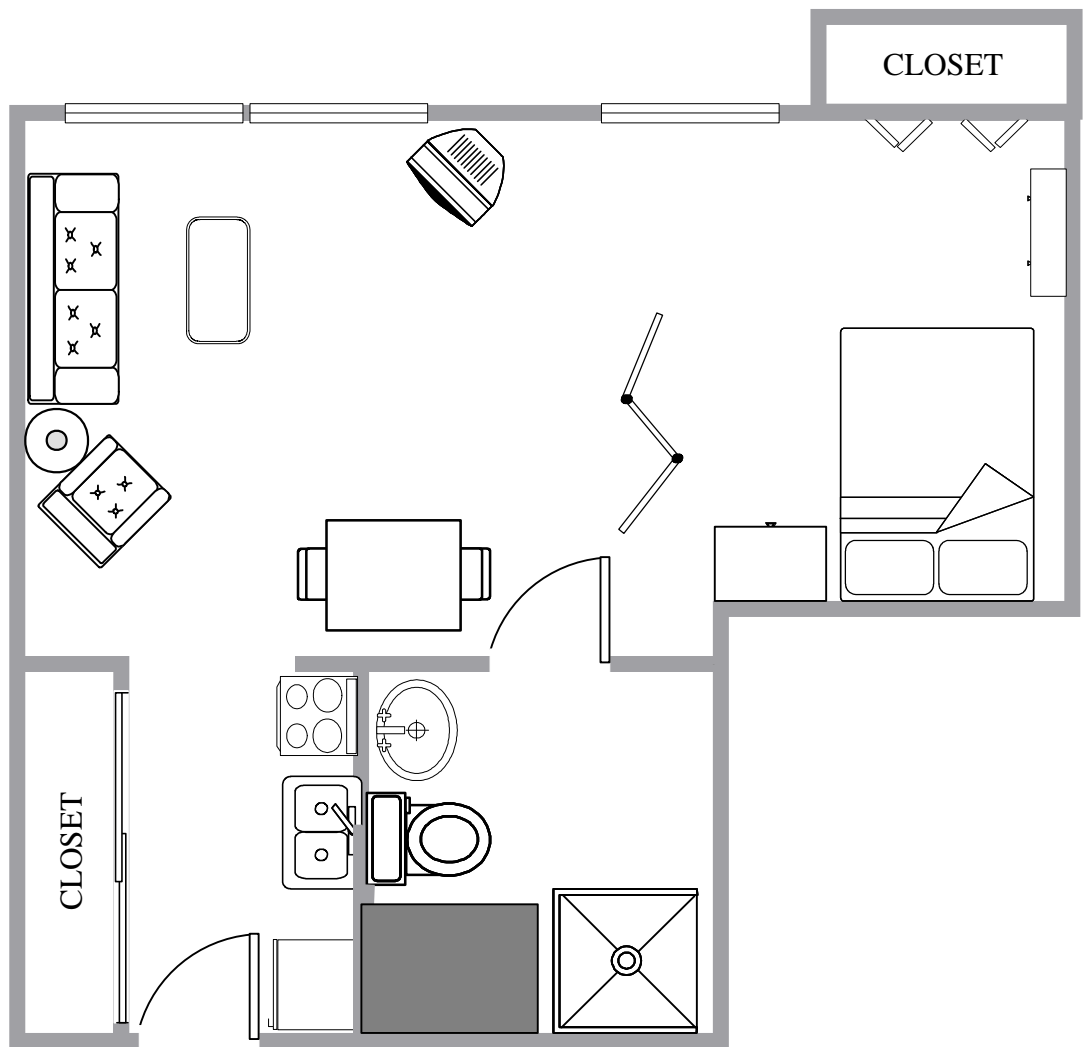

ONE-BEDROOM APARTMENT

425 sf

Living Room - 10.5 x 12.5

Bedroom - 10 x 12.5

STUDIO APARTMENT

325 sf

Living area - 21.6 x 10